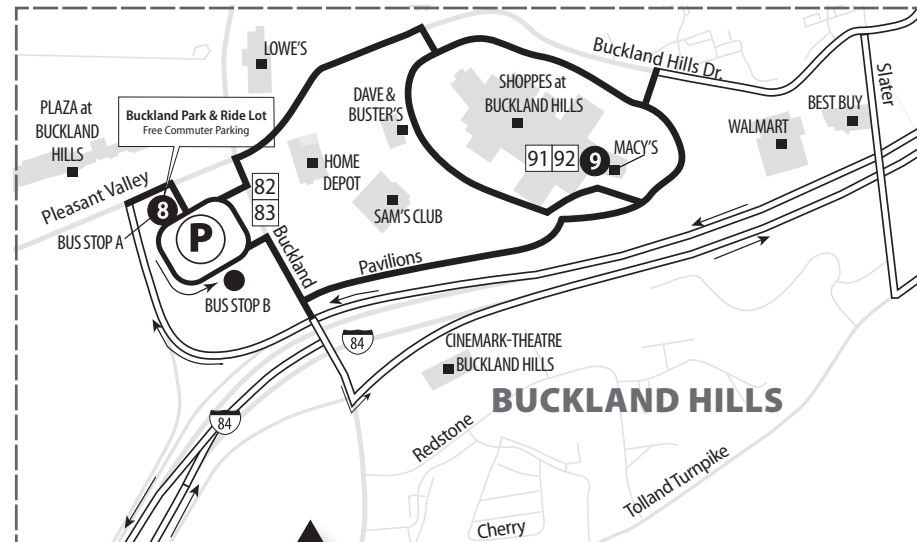

903 HARTFORD—BUCKLAND EXPRESS

913 HARTFORD—BUCKLAND—STORRS EXPRESS

WHAT THE SYMBOLS ON THE MAP MEAN

- 1 Timepoints are places the bus is scheduled to reach at a specific time (listed on the schedule). The timepoints are not the only places the bus will stop along the route.
- Part time Routing
- Free Commuter Shuttle Service
- Express Portion of Route indicates the bus does not stop in this area.
- 82 Transfer Points show connections with other bus routes. The connecting route number is in the box. This is an example of where to transfer to the 82-Tolland Street route. Free transfers are available to most local routes in downtown Hartford.
- P Park & Ride Lots offer free parking.
- Express Bus Stop: express buses do not stop at all local bus stops.

TOLLAND

MANCHESTER

Buckland Park & Ride
Buckland St. & Pleasant Valley Rd.
I-84 Exit 62 (Manchester)

VERNON CIRCLE

VERNON

ROCKVILLE

Tolland Park & Ride
Merrow Rd.
I-84 Exit 68 (Tolland)

TRANSFERS WITH OTHER TRANSIT SYSTEMS

MANSFIELD

Connecting Service in Storrs:

UConn Transportation
www.transpo.uconn.edu / 860-486-1448
Blue Line
Yellow Line
Purple Line
Red Line
Green Line
Orange Line
Silver Line
Late Night Shuttle
Weekend Shuttle

Windham Region Transit District (WRTD)
www.wrtdd.org / 860-456-2223
672-Willimantic/Storrs

HARTFORD

EAST HARTFORD

STORRS

EAST CAMPUS

UNIVERSITY OF CONNECTICUT

MANSFIELD COMMUNITY CENTER