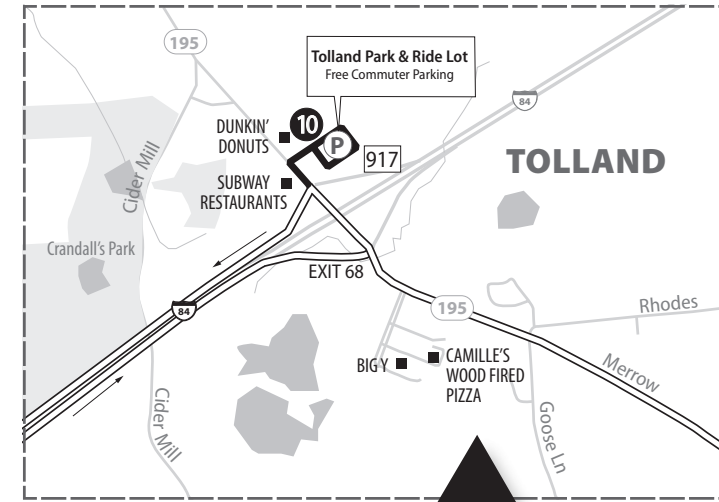

903 HARTFORD—BUCKLAND EXPRESS

913 HARTFORD—BUCKLAND—STORRS EXPRESS

WHAT THE SYMBOLS ON THE MAP MEAN

- 1 Timepoints are places the bus is scheduled to reach at a specific time (listed on the schedule). The timepoints are not the only places the bus will stop along the route.
- Part time Routing
- Free Commuter Shuttle Service
- Express Portion of Route indicates the bus does not stop in this area.
- 82 Transfer Points show connections with other bus routes. The connecting route number is in the box. This is an example of where to transfer to the 82-Tolland Street route. Free transfers are available to most local routes in downtown Hartford.
- P Park & Ride Lots offer free parking.
- Express Bus Stop: express buses do not stop at all local bus stops.

TOLLAND

MANCHESTER

Buckland Park & Ride
Buckland St. & Pleasant Valley Rd.
I-84 Exit 62 (Manchester)

VERNON CIRCLE

VERNON

ROCKVILLE

Tolland Park & Ride
Merrow Rd.
I-84 Exit 68 (Tolland)

TRANSFERS WITH OTHER TRANSIT SYSTEMS

MANSFIELD

Connecting Service in Storrs:

UConn Transportation
www.transpo.uconn.edu / 860-486-1448
Blue Line
Yellow Line
Purple Line
Red Line
Green Line
Orange Line
Silver Line
Late Night Shuttle
Weekend Shuttle

Windham Region Transit District (WRTD)
www.wrtdd.org / 860-456-2223
672-Willimantic/Storrs

HARTFORD

EAST HARTFORD

STORRS

EAST CAMPUS

UNIVERSITY OF CONNECTICUT

MANSFIELD COMMUNITY CENTER