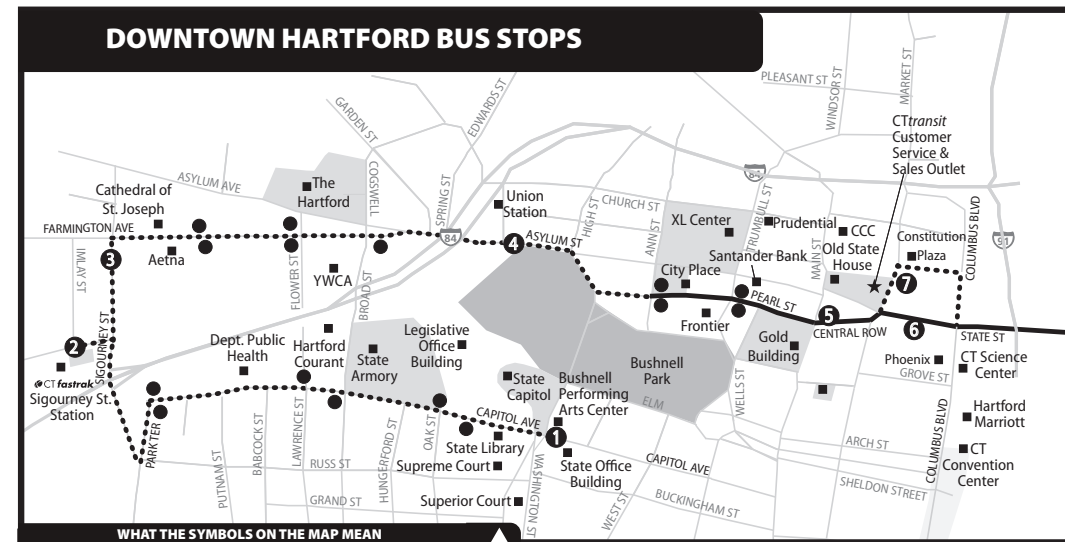

903 HARTFORD—BUCKLAND EXPRESS

913 HARTFORD—BUCKLAND—STORRS EXPRESS

WHAT THE SYMBOLS ON THE MAP MEAN

- 1 Timepoints are places the bus is scheduled to reach at a specific time (listed on the schedule). The timepoints are not the only places the bus will stop along the route.
- Part time Routing
- Free Commuter Shuttle Service
- Express Portion of Route indicates the bus does not stop in this area.
- 82 Transfer Points show connections with other bus routes. The connecting route number is in the box. This is an example of where to transfer to the 82-Tolland Street route. Free transfers are available to most local routes in downtown Hartford.
- P Park & Ride Lots offer free parking.
- Express Bus Stop: express buses do not stop at all local bus stops.

TOLLAND

MANCHESTER

Buckland Park & Ride
Buckland St. & Pleasant Valley Rd.
I-84 Exit 62 (Manchester)

VERNON CIRCLE

VERNON

ROCKVILLE

Tolland Park & Ride
Merrow Rd.
I-84 Exit 68 (Tolland)

TRANSFERS WITH OTHER TRANSIT SYSTEMS

MANSFIELD

Connecting Service in Storrs:

UConn Transportation
www.transpo.uconn.edu / 860-486-1448
Blue Line
Yellow Line
Purple Line
Red Line
Green Line
Orange Line
Silver Line
Late Night Shuttle
Weekend Shuttle

Windham Region Transit District (WRTD)
www.wrtdd.org / 860-456-2223
672-Willimantic/Storrs

HARTFORD

EAST HARTFORD

STORRS

EAST CAMPUS

UNIVERSITY OF CONNECTICUT

MANSFIELD COMMUNITY CENTER