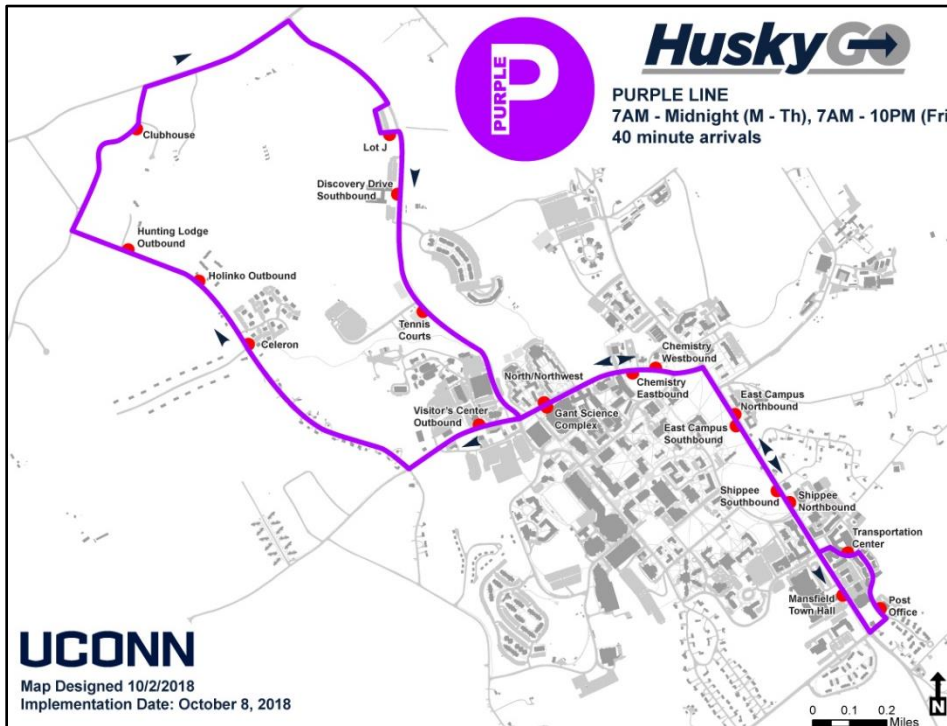

# Shuttle Information: Hunting Lodge Road / Depot Campus/ Discovery Drive

The **Purple** and **Depot** lines provide similar service. **The choice is yours!**

Consider using both lines when planning your trips along **Discovery Drive** or **Hunting Lodge Road**.

For more information visit <https://transpo.uconn.edu/>