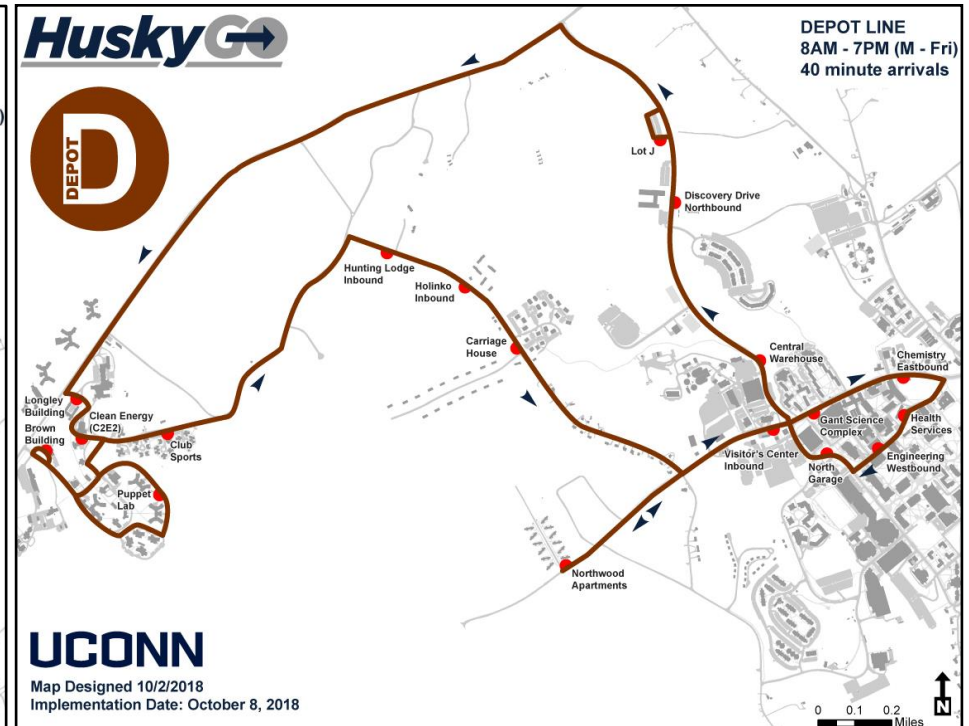

# Shuttle Information: Hunting Lodge Road / Depot Campus/ Discovery Drive

The **Purple** and **Depot** lines provide similar service. **The choice is yours!**

Consider using both lines when planning your trips along **Discovery Drive** or **Hunting Lodge Road**.

For more information visit <https://transpo.uconn.edu/>